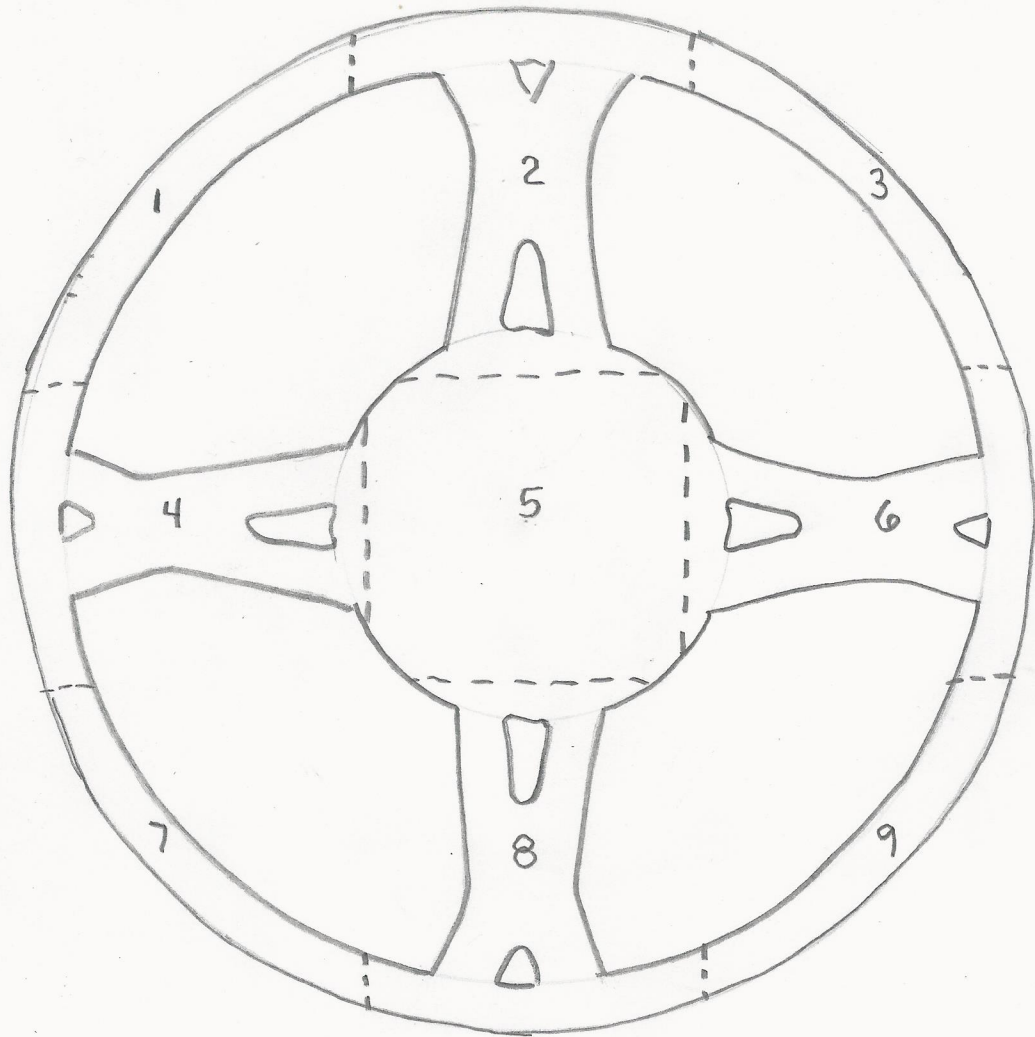

Make the Skyrim Iron Shield (Template)

Copyright©2013 StormTheCastle.com – All Rights Reserved

SHIELD PATTERN

Cut out the NINE pieces AND tape them together
AS SHOWN ABOVE.

Solid lines ARE cuts.
Dotted lines ARE cuts too, but also indicate
WHERE PIECES ARE TAPED TOGETHER.

5

6
SIX