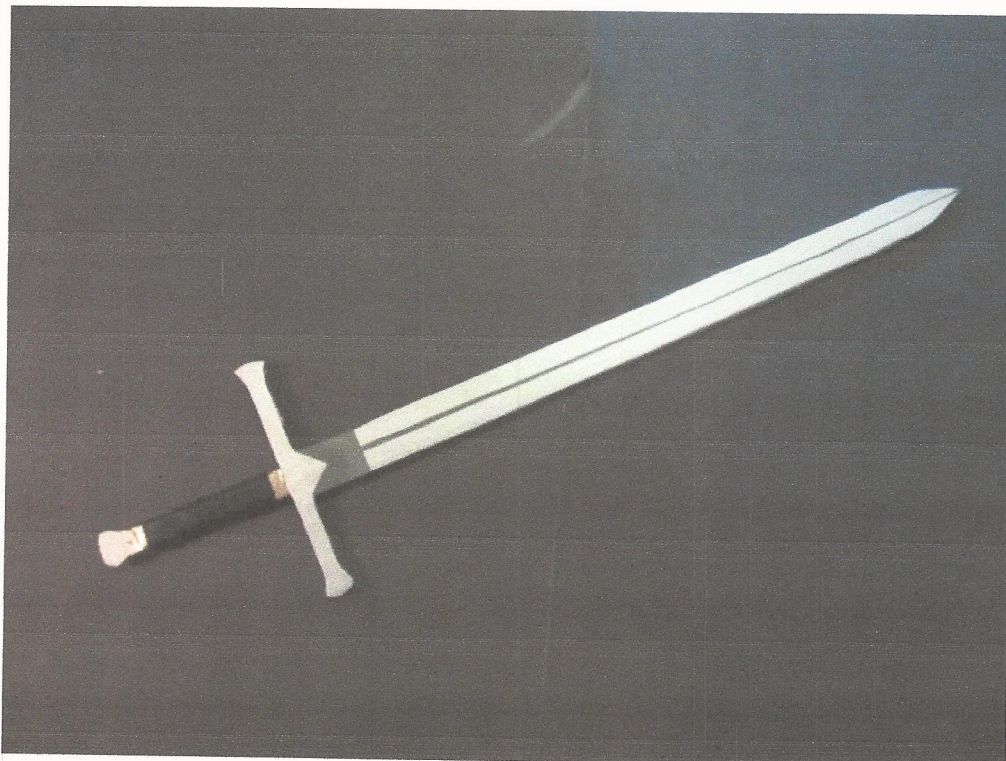

Make Needle (Arya's Sword) from Game of Thrones

(template)

← PART
A

→ TOP
TOP

→
PART
B

BOTTOM

PART C

← TOP
(ATTACHES TO
PART B)

PART D (Pommel)

TOP →

DIREWOLF of
STARK

(actual size)