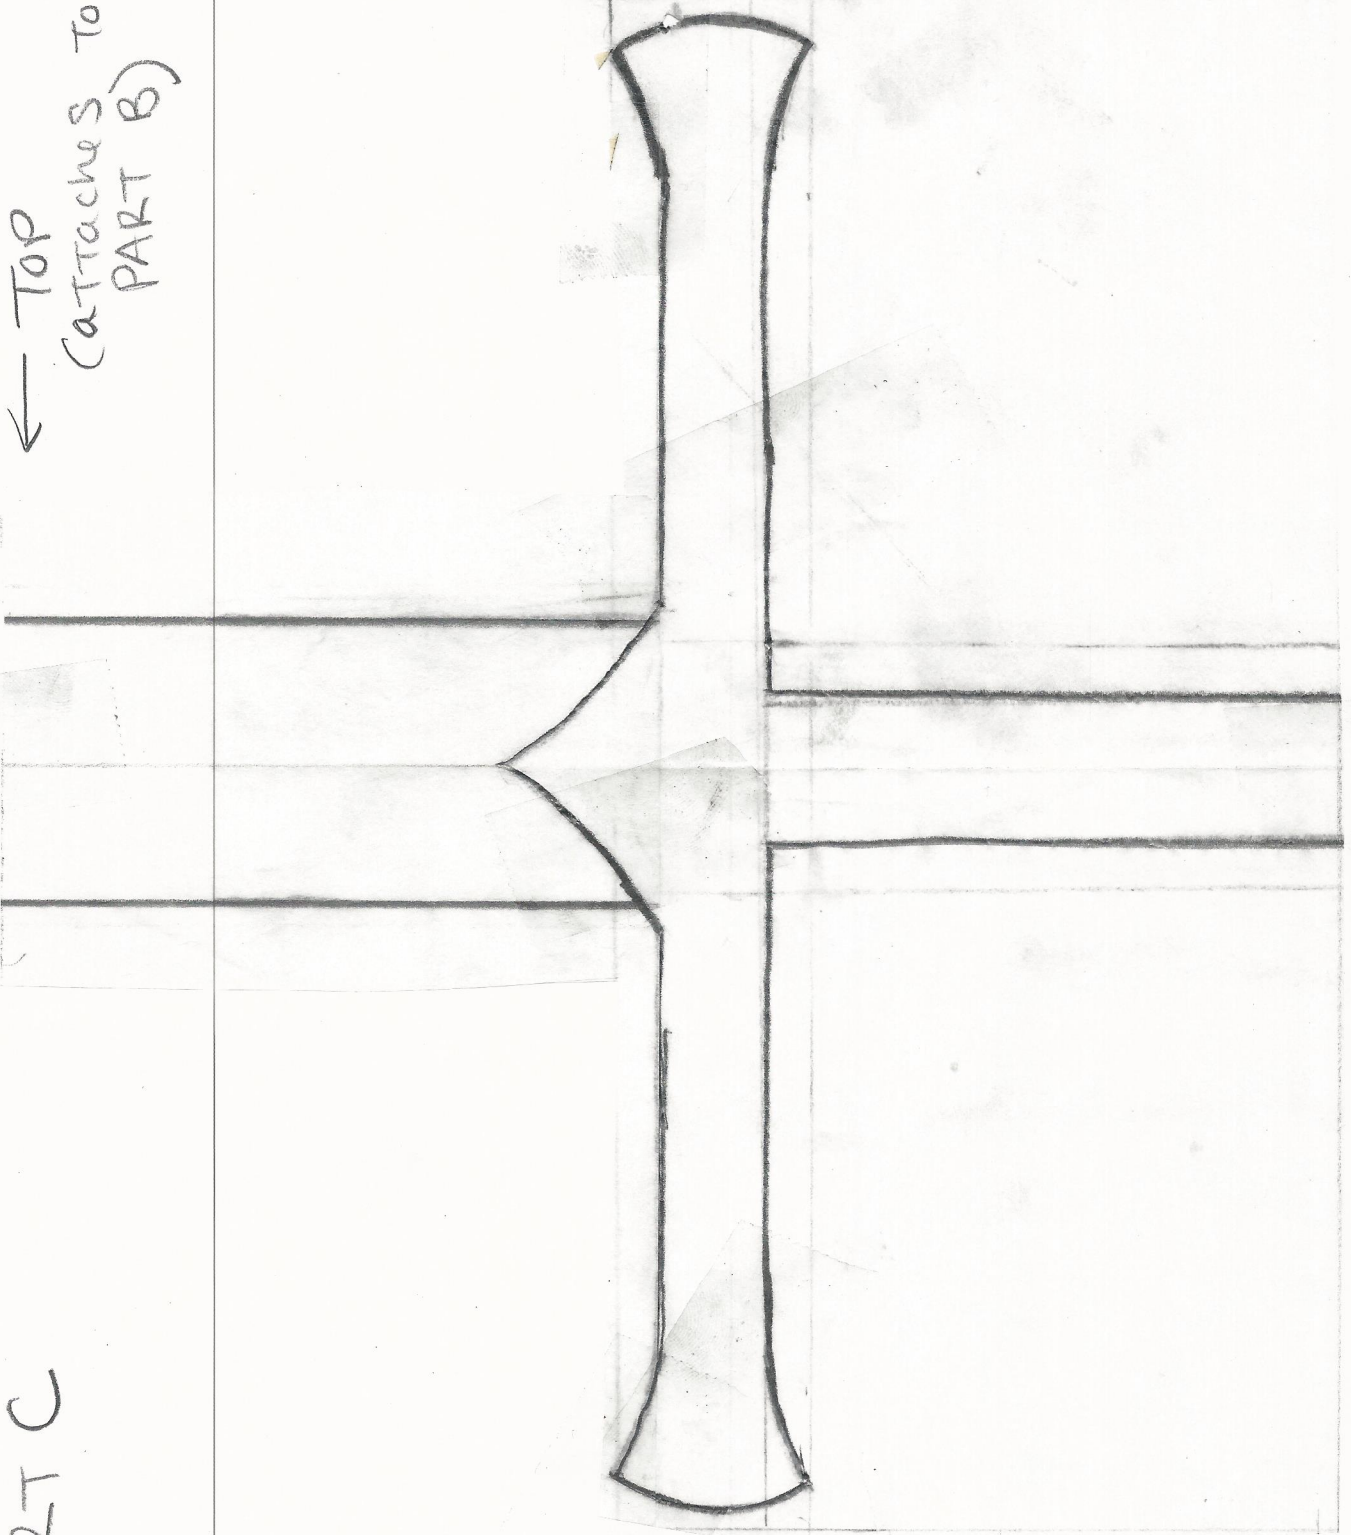

Make Needle (Arya's Sword) from Game of Thrones

(template)

← PART
A

→ TOP
TOP

→
PART
B

BOTTOM

PART C

← TOP
(ATTACHES TO
PART B)

PART D (Pommel)

TOP →

DIREWOLF of
STARK

(actual size)